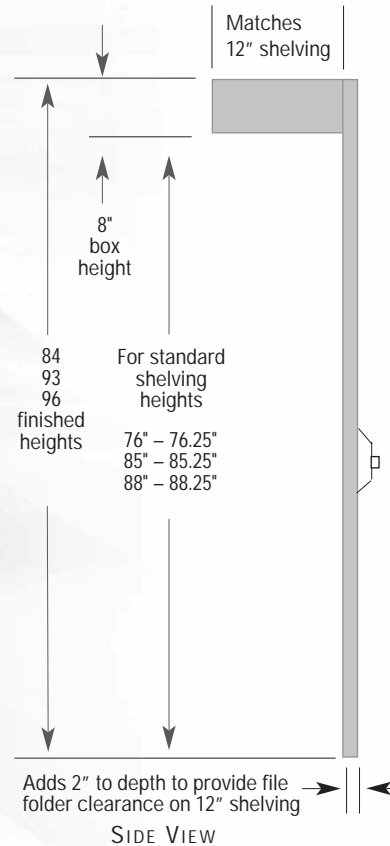

## *“Perfect for Addressing HIPAA Security Requirements”*

Easy installation – adds on to most brands of 4-post shelving.

Optional waist high ergo lock

Low profile cam lock standard

Lock up one section, or an entire range!

**VisuFlex Tambour Door Kits integrate so well, it's hard to tell where the shelving ends and the door system begins!**

**VisuFlex**  
by Russ Bassett

Door rolls up into top box — saves space!

Mounts easily onto your existing shelving

Sized to match standard 4-post shelving

Waist-high full width handle

**Compare!**

Available in 3 widths: 36", 42" and 48".

Some competitors' units are only available in 36"

Optional ergo lock engages into an oversize metal strike for perfect alignment every time. Specify "-EL".

Door bottom engages in bottom channel to prevent tampering

**Compare!**

Some competitors' units have no bottom cross channel and you can reach in and lift the door up to 6"

Door track is only 1" wide! Does not encroach into filing area.